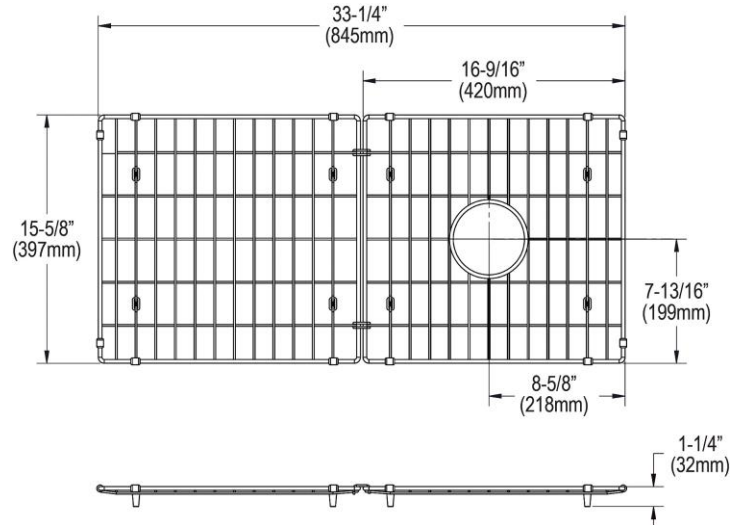

Material:	Stainless Steel
Dimensions:	32-15/16" x 14-7/8" x 1-1/4"
Fits Bowl Size(s):	34.39" x 16.19"

A Century of Tradition and Quality.

For more than 100 years, Elkay has been making innovative products and providing exceptional customer care. We take pride in offering plumbing products that make life easier, inspire change and leave the world a better place.

[Clean and Care Manual (PDF)](#)

[Clean and Care Manual (PDF)](#)

[Warranty (PDF)](#)